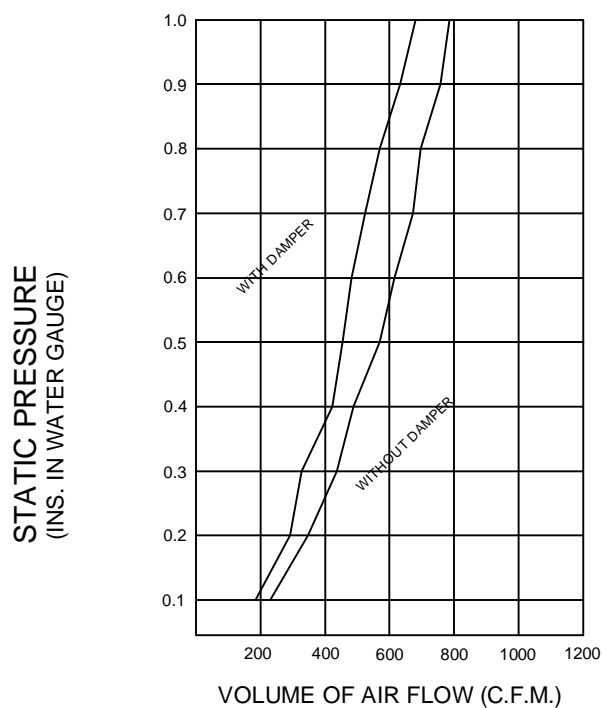

AIR FLOW CHARACTERISTICS

PARTIAL SECTION VIEW

**35% RATE AIR
FLOW PANEL**

朝晖® **ZTFLOOR**®
www.ztfloor.com