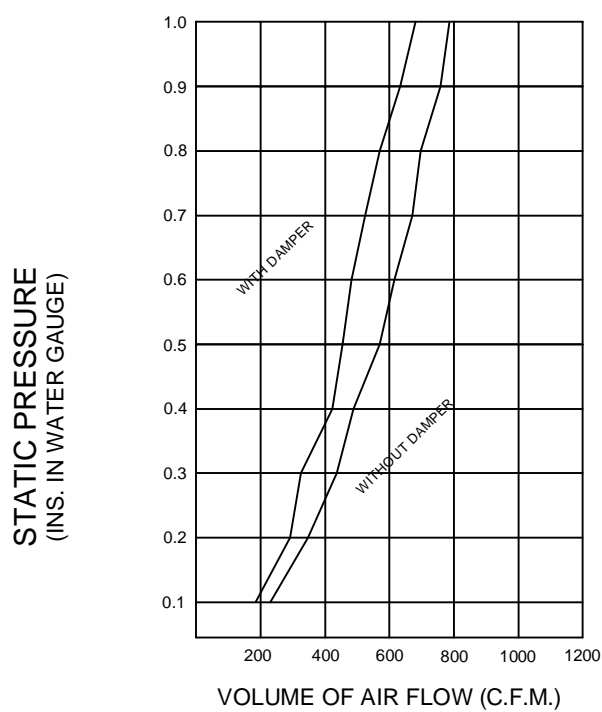

AIR FLOW CHARACTERISTICS

PARTIAL SECTION VIEW

25% RATE AIR FLOW PANEL

朝晖® ZTFLOOR®
www.ztfloor.com