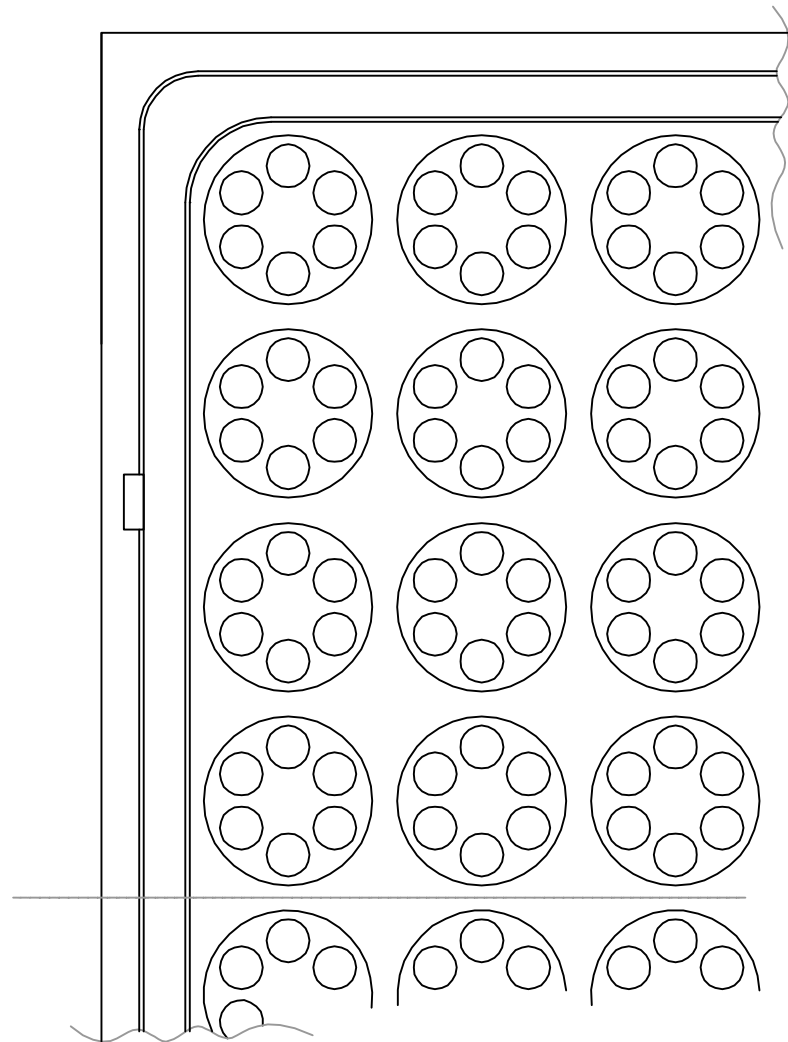

PARTIAL BOTTOM VIEW
(Shown Without Optional Damper)