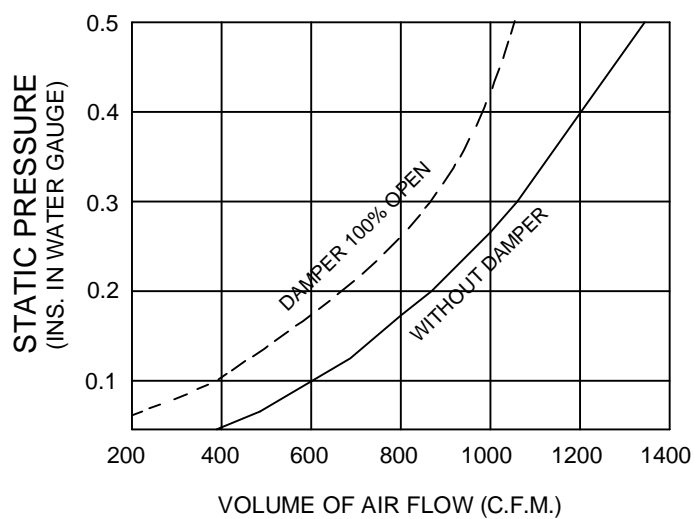

AIR FLOW CHARACTERISTICS

PARTIAL SECTION VIEW

**22% AIR FLOW RATE
PERFORATED PANEL**

朝晖® **ZTFLOOR**®
www.ztfloor.com